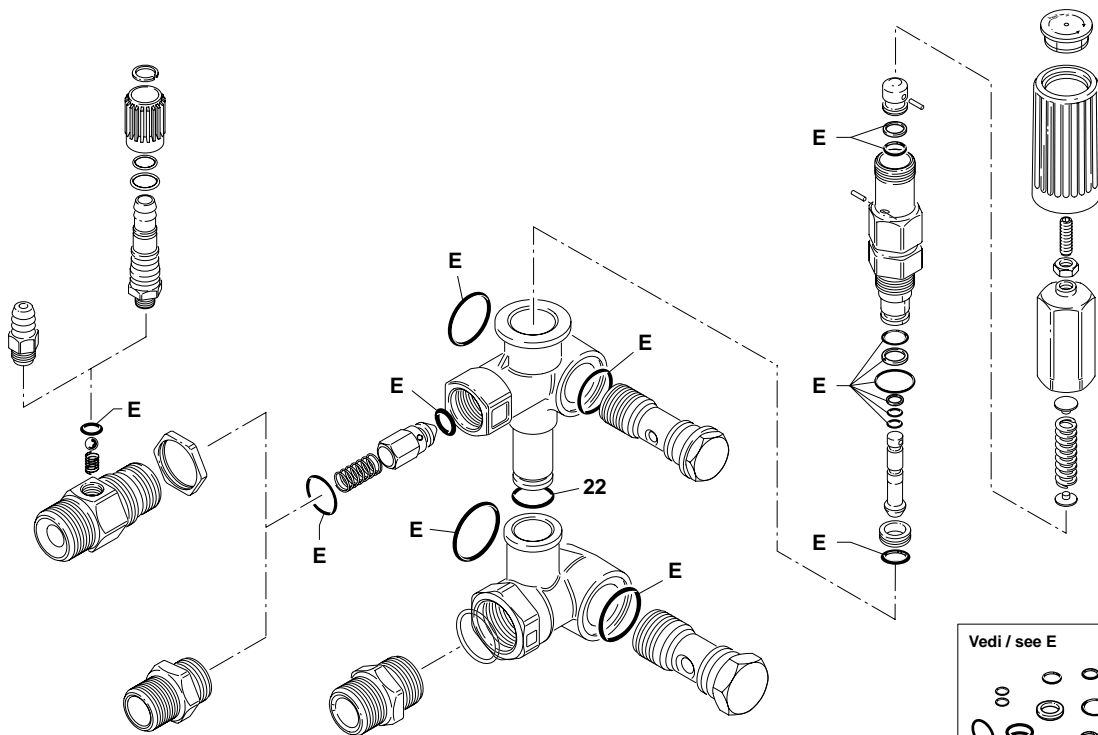

MINIMATIC 4/B

UN000186-HF

KIT RICAMBI / PART KITS

Vedi / see E

UN000187-HF

MINIMATIC 4/B

| Pos. | Cod. Part n° | Denominazione | Description | Q.tà Q.ty | Note Vedi / See | Pos. | Cod. Part n° | Denominazione | Description | Q.tà Q.ty | Note Vedi / See |
|------|-----------------|-------------------|---------------------|--------------|--------------------|------|-----------------|-----------------|------------------|--------------|--------------------|
| 1 | 1981780 | Manopola | Handle | 1 | | 40 | 1540180 | Niples 3/8" G | Adaptor 3/8" G | 1 | ● |
| 2 | 1540560 | Grano M6x20 | Grub | 1 | | | 1540500 | Niples 3/8" NPT | Adaptor 3/8" NPT | 1 | ● |
| 3 | 1980300 | Dado M6 | Nut | 1 | | 41 | 1540280 | Corpo by-pass | By-pass housing | 1 | 3/8" G |
| 4 | 1980390 | Inserto manopola | Knob insert | 1 | | | 1540480 | Corpo by-pass | By-pass housing | 1 | 3/8" NPT |
| 5 | 1980220 | Piattello molla | Spring plate | 2 | | 42 | 1540630 | OR Ø 23,47x2,62 | O-Ring | 1 | |
| 6 | 1271070 | Molla | Spring | 1 | | 44 | 880270 | OR Ø 17,17x1,78 | O-Ring | 1 | |
| 7 | 1080041 | Pistone superiore | Upper piston | 1 | | 45 | 1540260 | Vite 1/2" G | Thread screw | 1 | |
| 8 | 1080070 | Spina | Pin | 2 | | 46 | 480440 | OR Ø 17,13x2,62 | O-Ring | 1 | Optional |
| 9 | 1080401 | Anello antiest. | Back-up ring | 1 | | 47 | 1540050 | Raccordo | Fitting | 1 | Optional |
| 10 | 1080250 | OR Ø 7,66x1,78 | O-Ring | 1 | | 49 | 1981770 | Tappo manopola | Knob plug | 1 | |
| 12 | 1980210 | Guida pistone | Piston Guide | 1 | | | | | | | |
| 13 | 740290 | OR Ø 14x1,78 | O-Ring | 1 | | | | | | | |
| 14 | 800560 | OR Ø 8,73x1,78 | O-Ring | 1 | | | | | | | |
| 15 | 880830 | OR Ø 15,54x2,62 | O-Ring | 1 | | | | | | | |
| 16 | 1271170 | Anello antiest. | Back-up ring | 1 | | | | | | | |
| 17 | 1080190 | OR Ø 2,90x1,78 | O-Ring | 2 | | | | | | | |
| 18 | 1271160 | Pistone inferiore | Lower piston | 1 | | | | | | | |
| 19 | 1980200 | Sede valvola | Valve seat | 1 | | | | | | | |
| 20 | 1470210 | OR Ø 9x1 | O-Ring | 1 | | | | | | | |
| 21 | 1540270 | Vite 3/8" G | Thread screw | 1 | Ottone/Brass | | | | | | |
| | 1540430 | Vite 3/8" G Inox | Thread screw | 1 | Inox/Steel | | | | | | |
| 22 | 390080 | OR Ø 11,91x2,62 | O-Ring | 2 | | | | | | | |
| 23 | 1540510 | Corpo valvola | Valve housing | 1 | | | | | | | |
| 24 | 1140450 | OR Ø 20,24x2,62 | O-Ring | 1 | | | | | | | |
| 25 | 1460430 | OR Ø 4x2,5 | O-Ring | 1 | | | | | | | |
| 26 | 1540170 | Otturatore | Jet | 1 | | | | | | | |
| 27 | 1080091 | Molla | Spring | 1 | | | | | | | |
| 28 | 394280 | OR Ø 12,42x1,78 | O-Ring | 1 | | | | | | | |
| 29 | 1560660 | Anello | Ring | 1 | ▲ | | | | | | |
| 30 | 1560680 | Manopola reg.det. | Detergent reg. knob | 1 | ▲ | | | | | | |
| 31 | 480560 | OR Ø 6,75x1,78 | O-Ring | 1 | ▲ | | | | | | |
| 32 | 800560 | OR Ø 8,73x1,78 | O-Ring | 1 | ▲ | | | | | | |
| 33 | 1560650 | Portagomma | Hose tail | 1 | ▲ | | | | | | |
| 34 | 1560490 | Portagomma | Hose tail | 1 | ■ | | | | | | |
| 35 | 480480 | OR Ø 4,48x1,78 | O-Ring | 1 | ■ ▲ | | | | | | |
| 36 | 1250280 | Sfera | Ball | 1 | ■ ▲ | | | | | | |
| 37 | 1560520 | Molla | Spring | 1 | ■ ▲ | | | | | | |
| 38 | 1540570 | Raccordo 3/8" G | Fitting 3/8" G | 1 | Ø 2 ■ ▲ | | | | | | |
| | 1540580 | Raccordo 3/8" G | Fitting 3/8" G | 1 | Ø 2,3 ■ ▲ | | | | | | |
| | 1540610 | Raccordo 3/8" NPT | Fitting 3/8" NPT | 1 | Ø 2 ■ ▲ | | | | | | |
| | 1540620 | Raccordo 3/8" NPT | Fitting 3/8" NPT | 1 | Ø 2,3 ■ ▲ | | | | | | |
| 39 | 1540300 | Controdado | Nut | 1 | ■ ▲ | | | | | | |