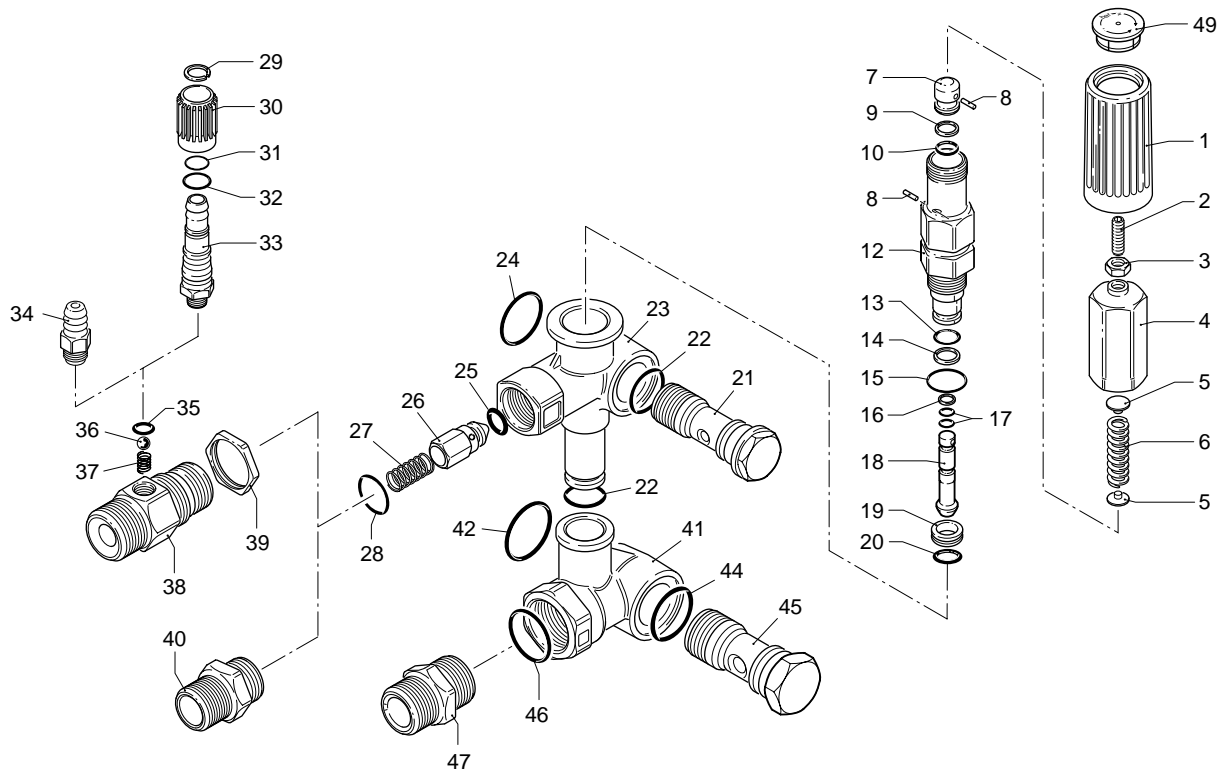

MINIMATIC 4/B

UN000186-HF

KIT RICAMBI / PART KITS

Vedi / see E

UN000187-HF

MINIMATIC 4/B

| Pos. | Cod. Part n° | Denominazione | Description | Q.tà Q.ty | Note Vedi / See | Pos. | Cod. Part n° | Denominazione | Description | Q.tà Q.ty | Note Vedi / See |
|------|-----------------|-------------------|---------------------|--------------|--------------------|------|-----------------|-----------------|------------------|--------------|--------------------|
| 1 | 1981780 | Manopola | Handle | 1 | | 40 | 1540180 | Niples 3/8" G | Adaptor 3/8" G | 1 | ● |
| 2 | 1540560 | Grano M6x20 | Grub | 1 | | | 1540500 | Niples 3/8" NPT | Adaptor 3/8" NPT | 1 | ● |
| 3 | 1980300 | Dado M6 | Nut | 1 | | 41 | 1540280 | Corpo by-pass | By-pass housing | 1 | 3/8" G |
| 4 | 1980390 | Inserto manopola | Knob insert | 1 | | | 1540480 | Corpo by-pass | By-pass housing | 1 | 3/8" NPT |
| 5 | 1980220 | Piattello molla | Spring plate | 2 | | 42 | 1540630 | OR Ø 23,47x2,62 | O-Ring | 1 | |
| 6 | 1271070 | Molla | Spring | 1 | | 44 | 880270 | OR Ø 17,17x1,78 | O-Ring | 1 | |
| 7 | 1080041 | Pistone superiore | Upper piston | 1 | | 45 | 1540260 | Vite 1/2" G | Thread screw | 1 | |
| 8 | 1080070 | Spina | Pin | 2 | | 46 | 480440 | OR Ø 17,13x2,62 | O-Ring | 1 | Optional |
| 9 | 1080401 | Anello antiest. | Back-up ring | 1 | | 47 | 1540050 | Raccordo | Fitting | 1 | Optional |
| 10 | 1080250 | OR Ø 7,66x1,78 | O-Ring | 1 | | 49 | 1981770 | Tappo manopola | Knob plug | 1 | |
| 12 | 1980210 | Guida pistone | Piston Guide | 1 | | | | | | | |
| 13 | 740290 | OR Ø 14x1,78 | O-Ring | 1 | | | | | | | |
| 14 | 800560 | OR Ø 8,73x1,78 | O-Ring | 1 | | | | | | | |
| 15 | 880830 | OR Ø 15,54x2,62 | O-Ring | 1 | | | | | | | |
| 16 | 1271170 | Anello antiest. | Back-up ring | 1 | | | | | | | |
| 17 | 1080190 | OR Ø 2,90x1,78 | O-Ring | 2 | | | | | | | |
| 18 | 1271160 | Pistone inferiore | Lower piston | 1 | | | | | | | |
| 19 | 1980200 | Sede valvola | Valve seat | 1 | | | | | | | |
| 20 | 1470210 | OR Ø 9x1 | O-Ring | 1 | | | | | | | |
| 21 | 1540270 | Vite 3/8" G | Thread screw | 1 | Ottone/Brass | | | | | | |
| | 1540430 | Vite 3/8" G Inox | Thread screw | 1 | Inox/Steel | | | | | | |
| 22 | 390080 | OR Ø 11,91x2,62 | O-Ring | 2 | | | | | | | |
| 23 | 1540510 | Corpo valvola | Valve housing | 1 | | | | | | | |
| 24 | 1140450 | OR Ø 20,24x2,62 | O-Ring | 1 | | | | | | | |
| 25 | 1460430 | OR Ø 4x2,5 | O-Ring | 1 | | | | | | | |
| 26 | 1540170 | Otturatore | Jet | 1 | | | | | | | |
| 27 | 1080091 | Molla | Spring | 1 | | | | | | | |
| 28 | 394280 | OR Ø 12,42x1,78 | O-Ring | 1 | | | | | | | |
| 29 | 1560660 | Anello | Ring | 1 | ▲ | | | | | | |
| 30 | 1560680 | Manopola reg.det. | Detergent reg. knob | 1 | ▲ | | | | | | |
| 31 | 480560 | OR Ø 6,75x1,78 | O-Ring | 1 | ▲ | | | | | | |
| 32 | 800560 | OR Ø 8,73x1,78 | O-Ring | 1 | ▲ | | | | | | |
| 33 | 1560650 | Portagomma | Hose tail | 1 | ▲ | | | | | | |
| 34 | 1560490 | Portagomma | Hose tail | 1 | ■ | | | | | | |
| 35 | 480480 | OR Ø 4,48x1,78 | O-Ring | 1 | ■ ▲ | | | | | | |
| 36 | 1250280 | Sfera | Ball | 1 | ■ ▲ | | | | | | |
| 37 | 1560520 | Molla | Spring | 1 | ■ ▲ | | | | | | |
| 38 | 1540570 | Raccordo 3/8" G | Fitting 3/8" G | 1 | Ø 2 ■ ▲ | | | | | | |
| | 1540580 | Raccordo 3/8" G | Fitting 3/8" G | 1 | Ø 2,3 ■ ▲ | | | | | | |
| | 1540610 | Raccordo 3/8" NPT | Fitting 3/8" NPT | 1 | Ø 2 ■ ▲ | | | | | | |
| | 1540620 | Raccordo 3/8" NPT | Fitting 3/8" NPT | 1 | Ø 2,3 ■ ▲ | | | | | | |
| 39 | 1540300 | Controdado | Nut | 1 | ■ ▲ | | | | | | |